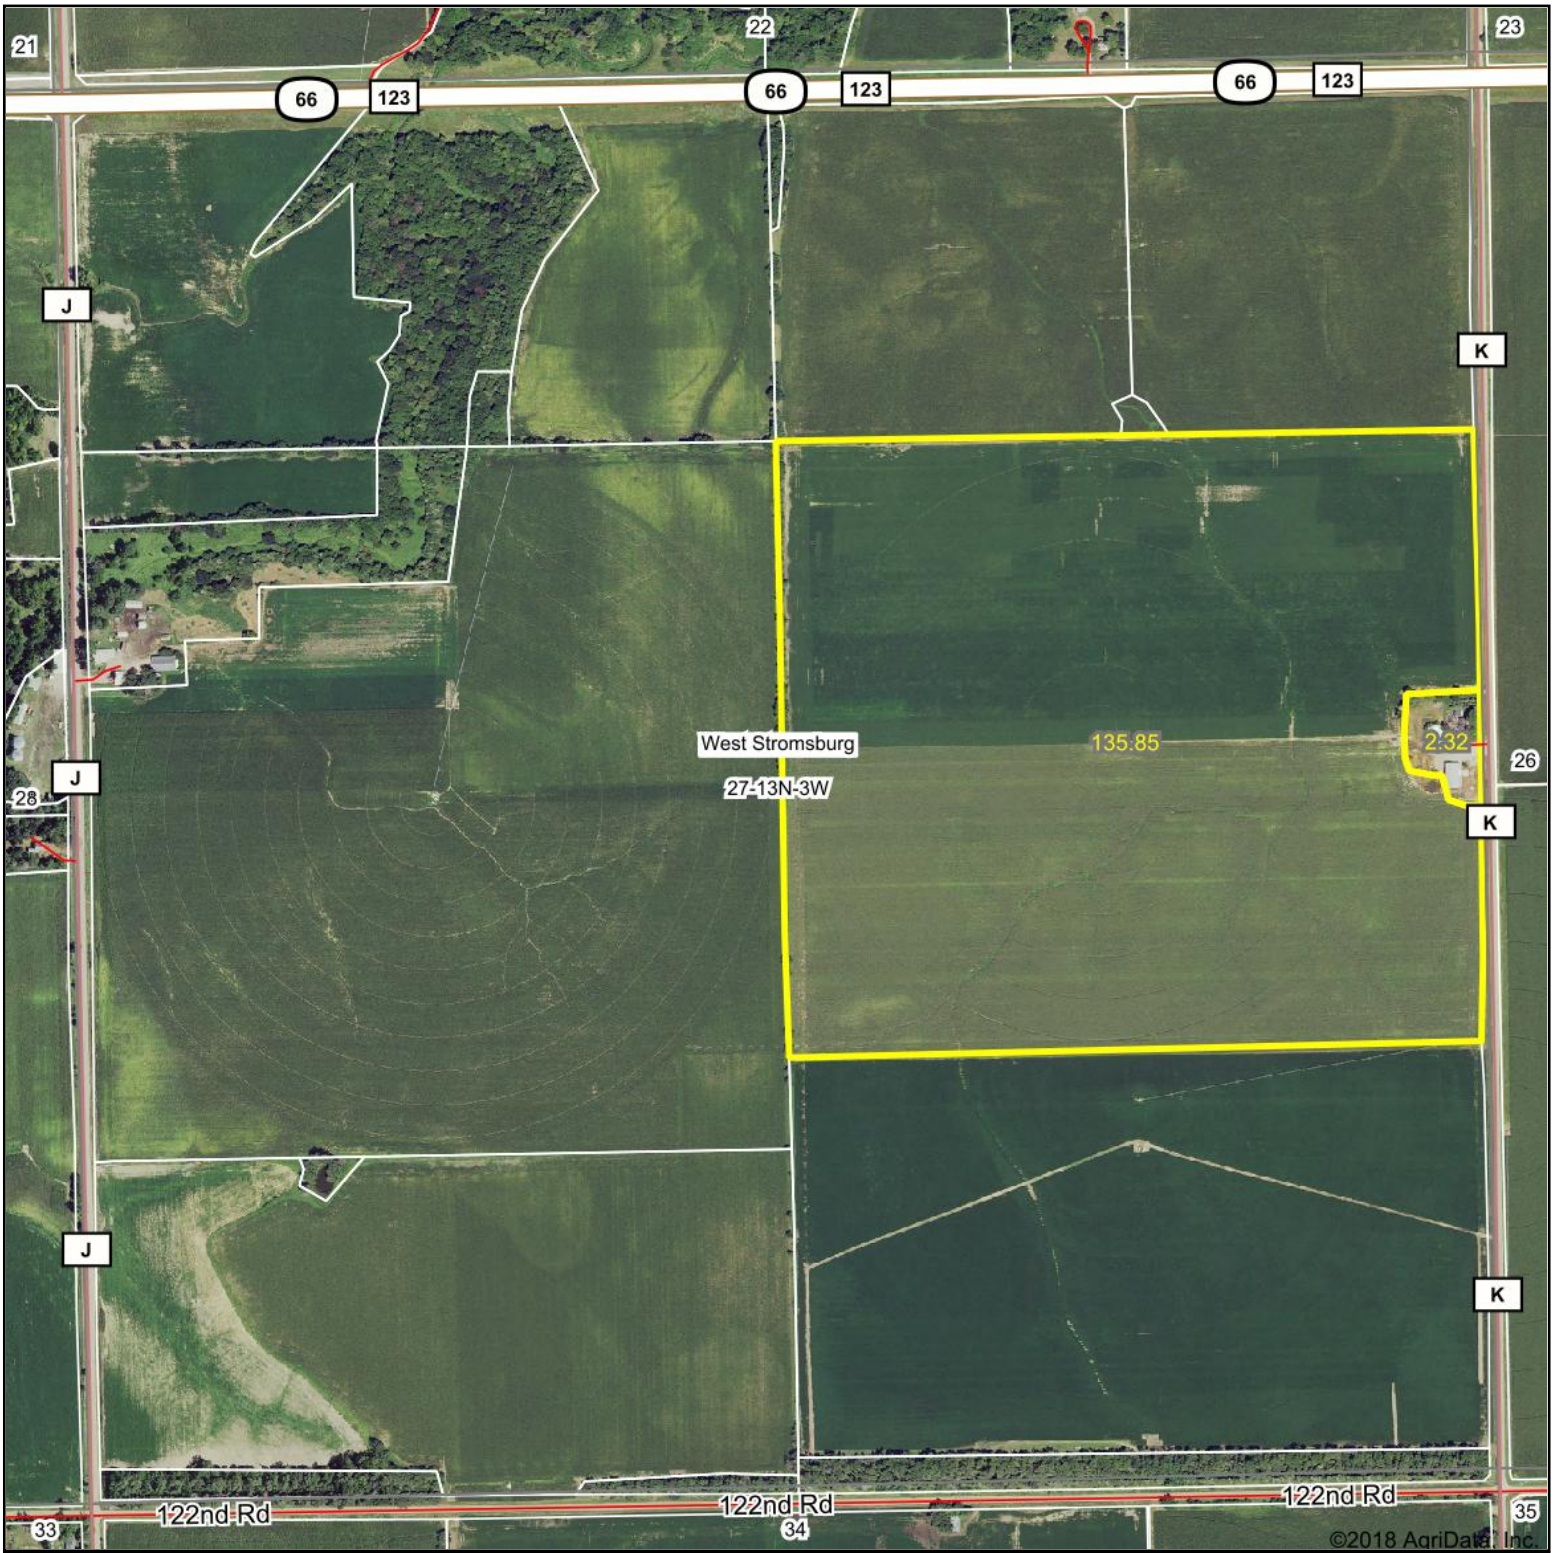

Aerial Map

The Pinnacle Agency
FARM MANAGEMENT-REAL ESTATE

map center: 41° 4' 7.38, -97° 38' 46.49

Maps Provided By:

© Agridata, Inc. 2018 www.AgridataInc.com

27-13N-3W
Polk County
Nebraska

1/31/2018